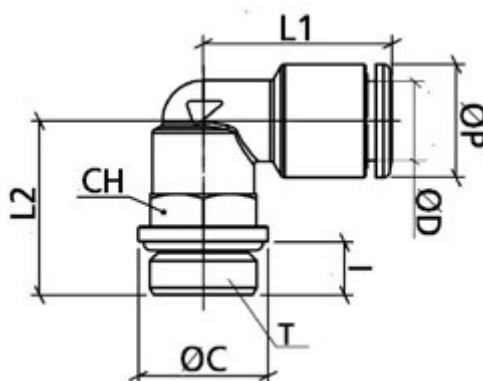

Data Sheet

Article number: 589OTRL12G02

Description: Metal Push-in fitting, elbow- Ø12 /G 1/4", w. o-ring
Type: OTRL12G02, Nickel plated brass

Measures

= 12
= G1/4"
= 19
= 16
= 6.5
= 31
= 25.5
= 20

Weight = 55